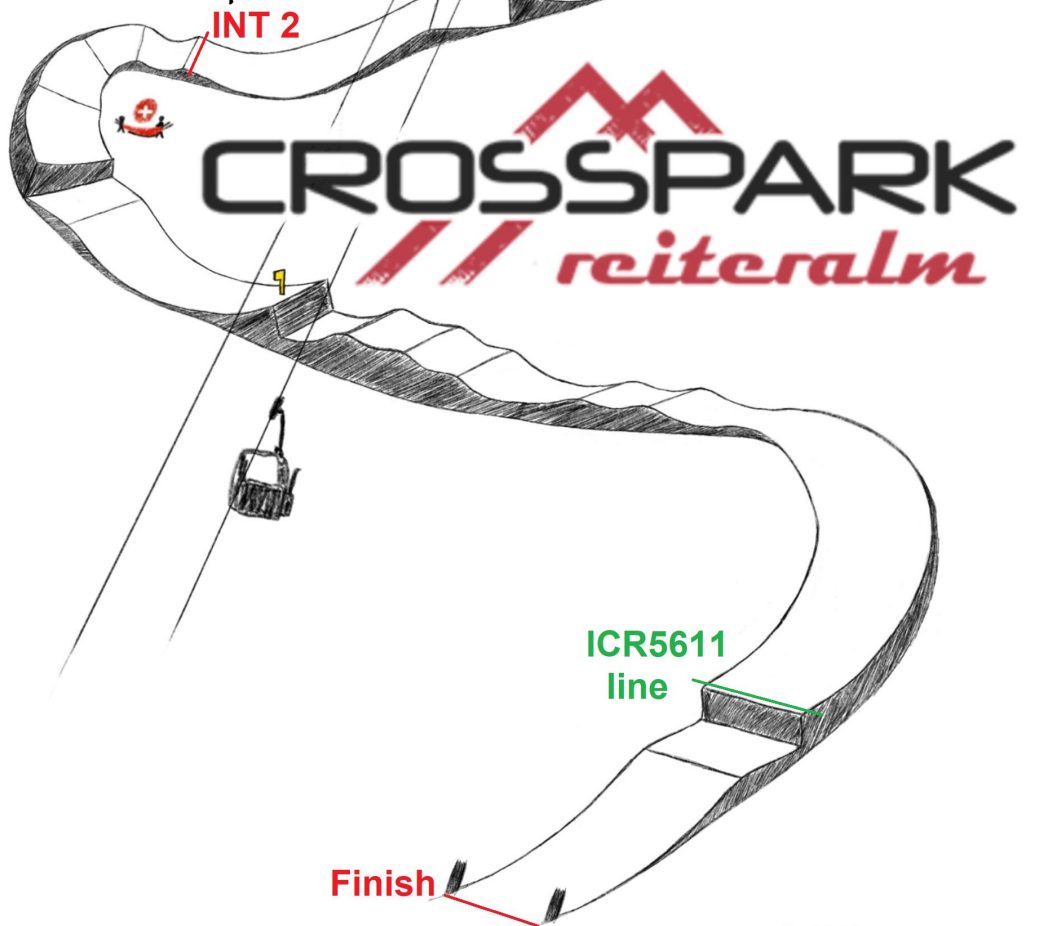

CROSSPARK
reiteralm

SCHLADMING
DACHSTEIN

SKI
AUSTRIA

Reac

Audi FIS Skicross WC

Start: 1700m
Finish: 1490m
Length: 1200m
Vertical drop: 210m

CROSSPARK
reiteralm

SONAX